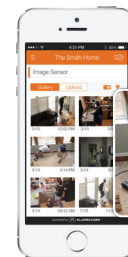

### How it Works

Senses Motion and Captures Image

**Alarm.com**

The Smith Home: Daily View images uploaded by IS Kitchen from 12:27 pm on Wed, 3/21.

Cancel

OK

Sends an Instant Alert that an Image Has Been Uploaded

Provides a Picture for Visual Verification and Peace of Mind

## Image Sensor

Provides a Picture for  
Visual Verification and  
Peace of Mind